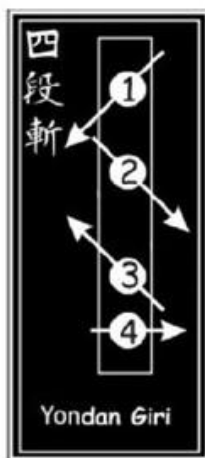

## Shodan and Nidan Tameshigeri

Round 1

Round 2

Finals

## Sandan and up Tameshigeri

Round 1

Round 2

Finals

\***Inazuma giri**- this is a fast sequence of cuts with no pauses between them. All cuts must be completed within one second.

\* **Nami Gashi**- The sequence is done with two targets side by side. The first cut must stop before impacting the second target. The second cut is made without removing the katana from between the targets. The first two cuts and Suihei should be at the same level.