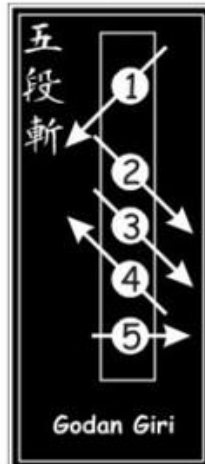

## Shodan and Nidan Tameshigeri

Round 1

Round 2

Finals

## Sandan and up Tameshigeri

Round 1

Round 2

Finals

\***Inazuma giri**- this is a fast sequence of cuts with no pauses between them. All cuts must be completed within one second.

\* **Nami Gashi**- The sequence is done with two targets side by side. The first cut must stop before impacting the second target. The second cut is made without removing the katana from between the targets. The first two cuts and Suihei should be at the same level.