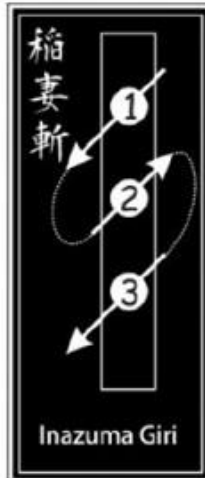

## Shodan and Nidan Tameshigeri

Round 1

Round 2

Finals

## Sandan and up Tameshigeri

Round 1

Round 2

Finals

\***Inazuma giri**- this is a fast sequence of cuts with no pauses between them. All cuts must be completed within one second.

\* **Nami Gashi**- The sequence is done with two targets side by side. The first cut must stop before impacting the second target. The second cut is made without removing the katana from between the targets. The first two cuts and Suihei should be at the same level.